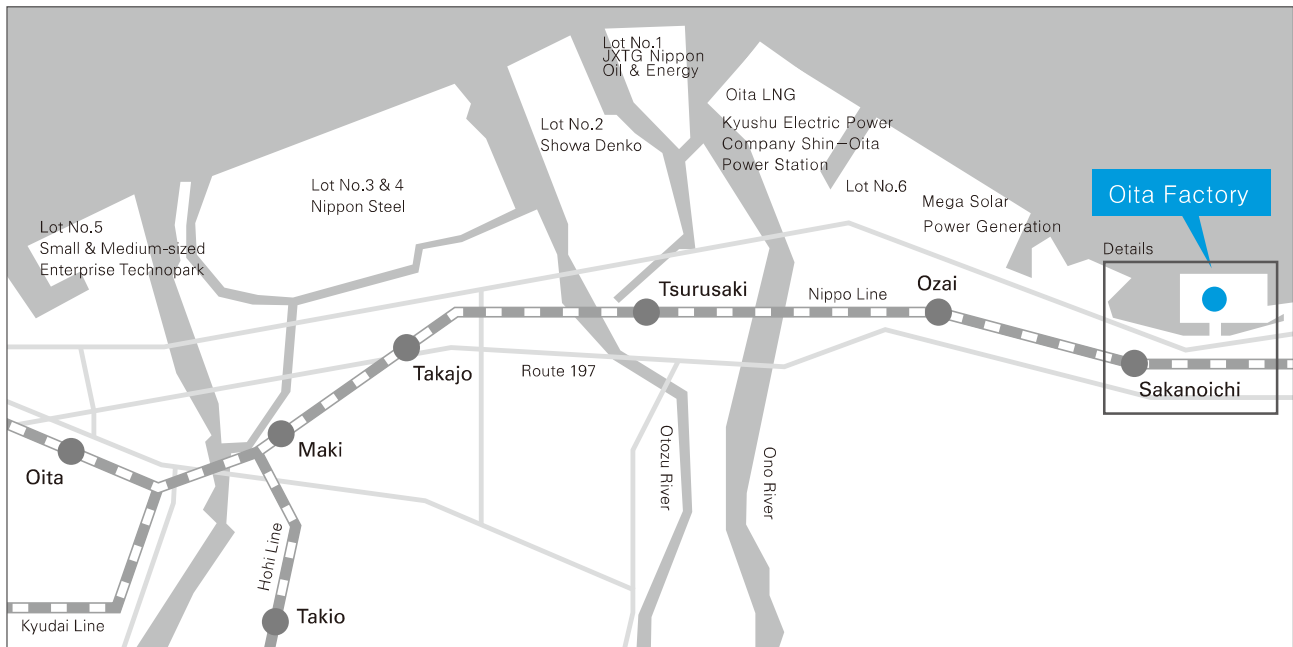

## Oita Factory

### ● Address

3, Hiyoshibaru, Oita 870-0395, Japan

### ● Access from Oita Airport

- From Oita Airport to Oita Station (60 minutes by express bus)
- From Oita Station to Oita Factory (30 minutes by taxi or take a train from JR Oita Station to Sakanoichi Station and then 5 minutes by taxi)

### ● Access from Fukuoka Airport

- From Fukuoka Airport to Hakata Station (5 minutes by subway)
- From Hakata Station to Oita Station (about 2 hours and 20 minutes by JR Limited Express "Sonic")
- From Oita Station to Sakanoichi Station (about 15 minutes by JR Nippo Line)
- From Sakanoichi Station to Oita Factory (5 minutes by taxi), or from Oita Station to Oita Factory (30 minutes by taxi)