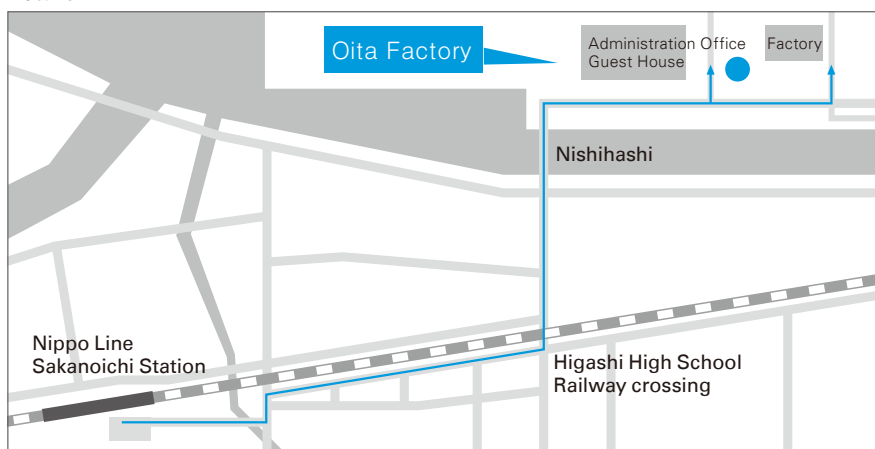

Mitsui E&S Machinery Oita Factory

Details

● Address

3, Hiyoshibaru, Oita 870-0395, Japan

● Access from Oita Airport

- From Oita Airport to Oita Station (60 minutes by express bus)
- From Oita Station to Oita Factory (30 minutes by taxi or take a train from JR Oita Station to Sakanoichi Station and then 5 minutes by taxi)

● Access from Fukuoka Airport

- From Fukuoka Airport to Hakata Station (5 minutes by subway)
- From Hakata Station to Oita Station (about 2 hours and 20 minutes by JR Limited Express "Sonic")
- From Oita Station to Sakanoichi Station (about 15 minutes by JR Nippo Line)
- From Sakanoichi Station to Oita Factory (5 minutes by taxi), or from Oita Station to Oita Factory (30 minutes by taxi)