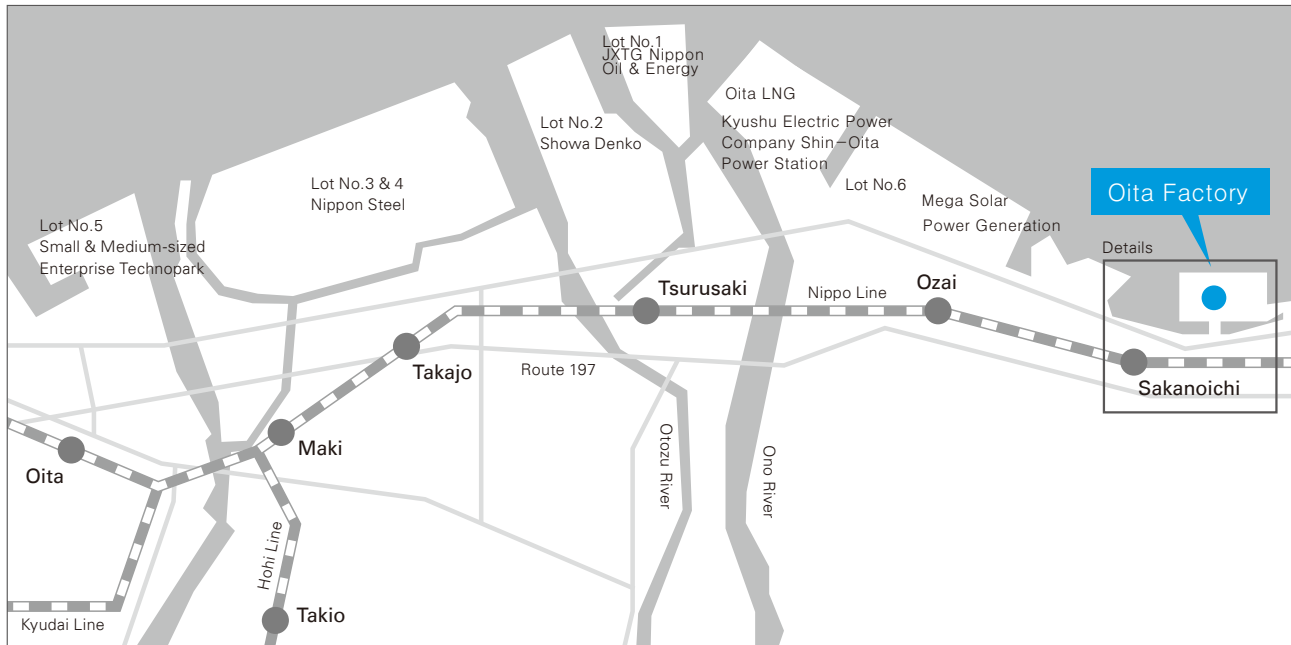

Mitsui E&S Machinery Oita Factory

Details

● Address

3, Hiyoshibaru, Oita 870-0395, Japan

● Access from Oita Airport

- From Oita Airport to Oita Station (60 minutes by express bus)
- From Oita Station to Oita Factory (30 minutes by taxi or take a train from JR Oita Station to Sakanoichi Station and then 5 minutes by taxi)

● Access from Fukuoka Airport

- From Fukuoka Airport to Hakata Station (5 minutes by subway)
- From Hakata Station to Oita Station (about 2 hours and 20 minutes by JR Limited Express "Sonic")
- From Oita Station to Sakanoichi Station (about 15 minutes by JR Nippo Line)
- From Sakanoichi Station to Oita Factory (5 minutes by taxi), or from Oita Station to Oita Factory (30 minutes by taxi)