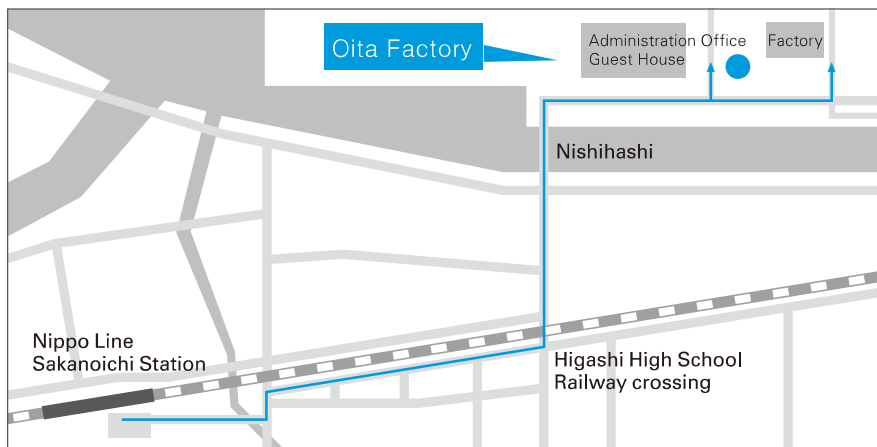

## Oita Factory

### ● Address

3, Hiyoshibaru, Oita 870-0395, Japan

### ● Access from Oita Airport

- From Oita Airport to Oita Station (60 minutes by express bus)
- From Oita Station to Oita Factory (30 minutes by taxi or take a train from JR Oita Station to Sakanoichi Station and then 5 minutes by taxi)

### ● Access from Fukuoka Airport

- From Fukuoka Airport to Hakata Station (5 minutes by subway)
- From Hakata Station to Oita Station (about 2 hours and 20 minutes by JR Limited Express "Sonic")
- From Oita Station to Sakanoichi Station (about 15 minutes by JR Nippo Line)
- From Sakanoichi Station to Oita Factory (5 minutes by taxi), or from Oita Station to Oita Factory (30 minutes by taxi)