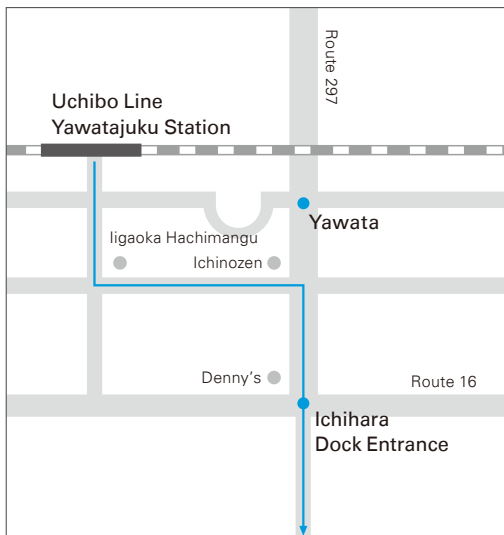

Chiba Works

Details

● Address

Yawatakaigandori, Ichihara, Chiba 290-8513, Japan

● Transportation

【 By Train 】

- Get off at Yawatajuku Station of JR Uchibo Line. From the station, about 10 minutes by taxi.
- Get off at Soga Station of JR Keiyo Line. From the station, about 20 minutes by taxi.