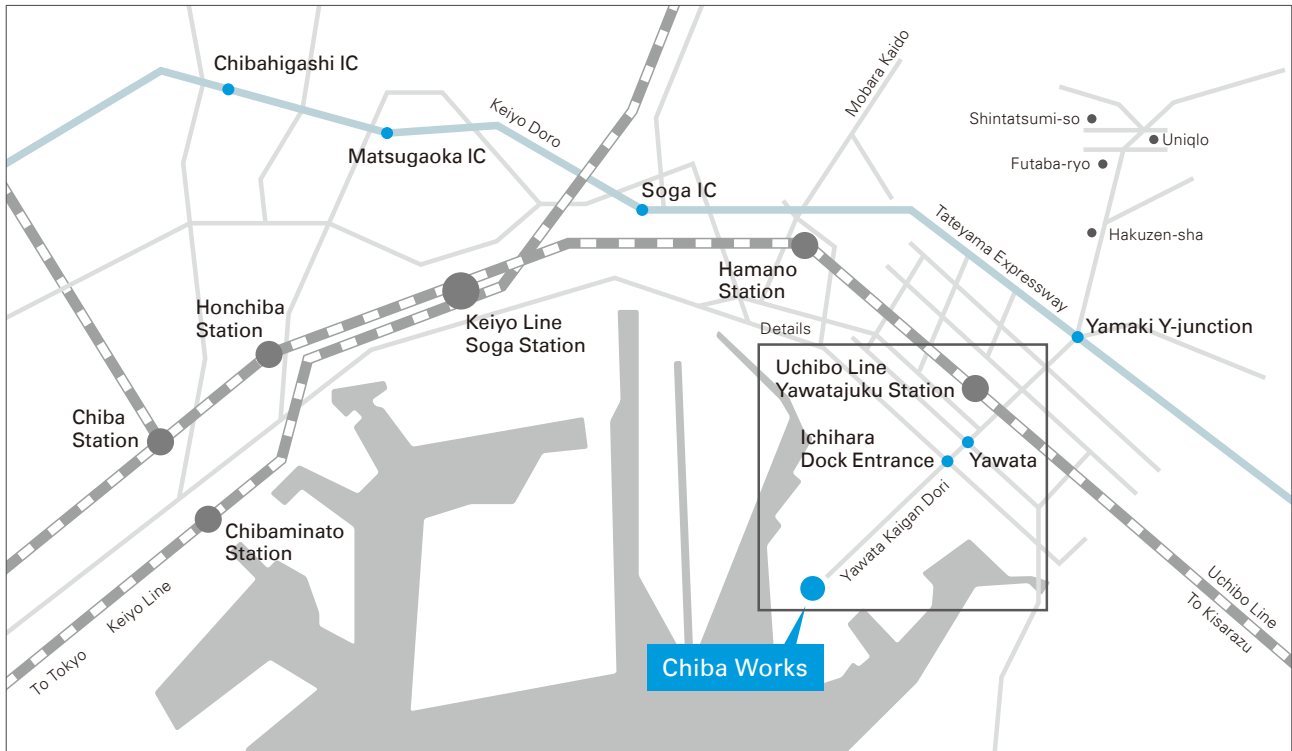

Chiba Works

Details

● Address

Yawatakaigandori, Ichihara, Chiba 290-8513, Japan

● Transportation

【 By Train 】

- Get off at Yawatajuku Station of JR Uchibo Line. From the station, about 10 minutes by taxi.
- Get off at Soga Station of JR Keiyo Line. From the station, about 20 minutes by taxi.