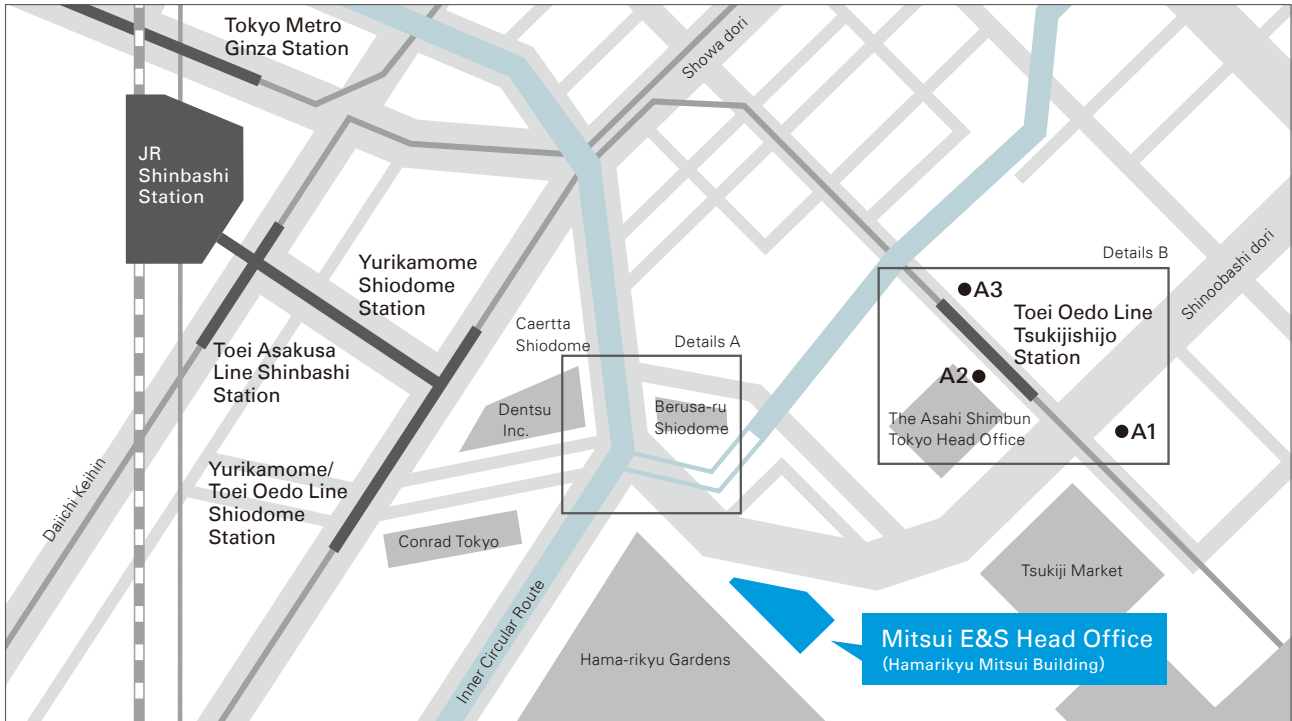

Head Office : Hamarikyu Mitsui Building

Details A

Details B

● Address

6-4, Tsukiji 5-chome, Chuo-ku, Tokyo 104-8439, Japan

● Transportaion

【 By Metro Line 】

- 10 minutes walk from Shimbashi Station of Tokyo Metro Ginza Line
- 10 minutes walk from Tsukiji Station of Tokyo Metro Hibiya Line
- 8 minutes walk from Shimbashi Station of Toei Asakusa Line
- 4 minutes walk from Tsukiji-Shijo Station of Toei Oedo Line

【 By JR Line 】

- 10 minutes walk from Shimbashi Station