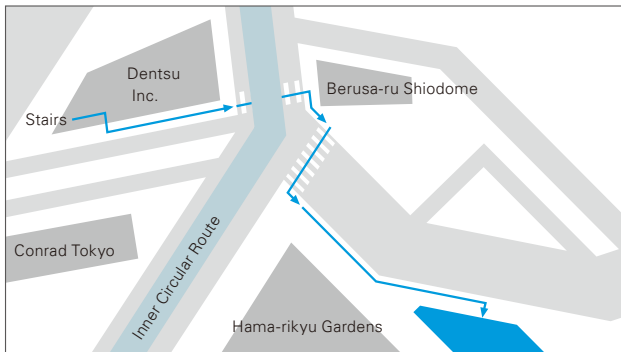

Head Office : Hamarikyu Mitsui Building

Details A

Details B

● Address

6-4, Tsukiji 5-chome, Chuo-ku, Tokyo 104-8439, Japan

● Transportaion

【 By Metro Line 】

- 10 minutes walk from Shimbashi Station of Tokyo Metro Ginza Line
- 10 minutes walk from Tsukiji Station of Tokyo Metro Hibiya Line
- 8 minutes walk from Shimbashi Station of Toei Asakusa Line
- 4 minutes walk from Tsukiji-Shijo Station of Toei Oedo Line

【 By JR Line 】

- 10 minutes walk from Shimbashi Station