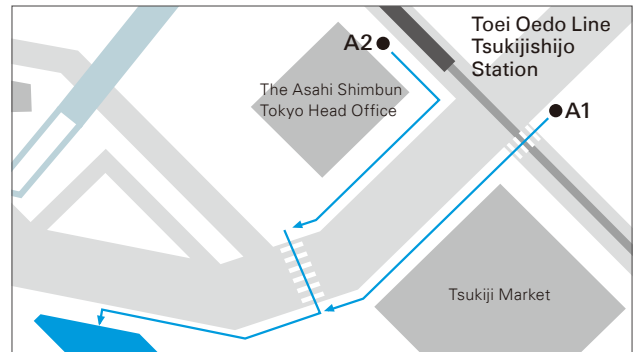

Head Office : Hamarikyu Mitsui Building

Details A

Details B

● Address

6-4, Tsukiji 5-chome, Chuo-ku, Tokyo 104-8439, Japan

● Transportaion

【 By Metro Line 】

- 10 minutes walk from Shimbashi Station of Tokyo Metro Ginza Line
- 10 minutes walk from Tsukiji Station of Tokyo Metro Hibiya Line
- 8 minutes walk from Shimbashi Station of Toei Asakusa Line
- 4 minutes walk from Tsukiji-Shijo Station of Toei Oedo Line

【 By JR Line 】

- 10 minutes walk from Shimbashi Station