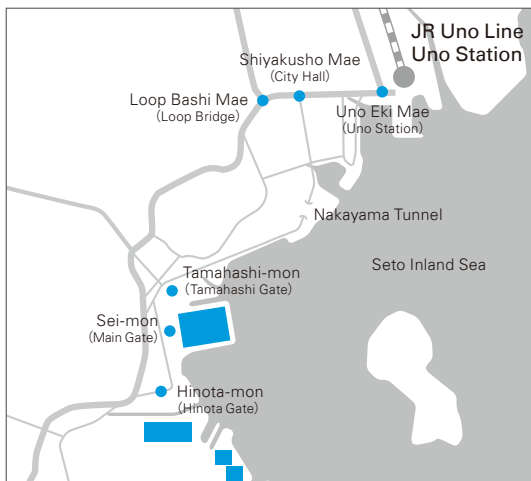

Tamano Works

Details

● Address

1-1, Tama 3-chome, Tamano, Okayama 706-8651

● Transportation

【 By Train 】

From Uno Station, about 10 minutes by taxi.  
Or, take the bus for Shibukawa/Kojima and get off at "Mitsui E&S Holdings Mae".

【 By Express Bus 】

Take the express bus for Diamond Setouchi Marine Hotel and get off at "Mitsui E&S Holdings Mae".  
It takes about 70 minutes.