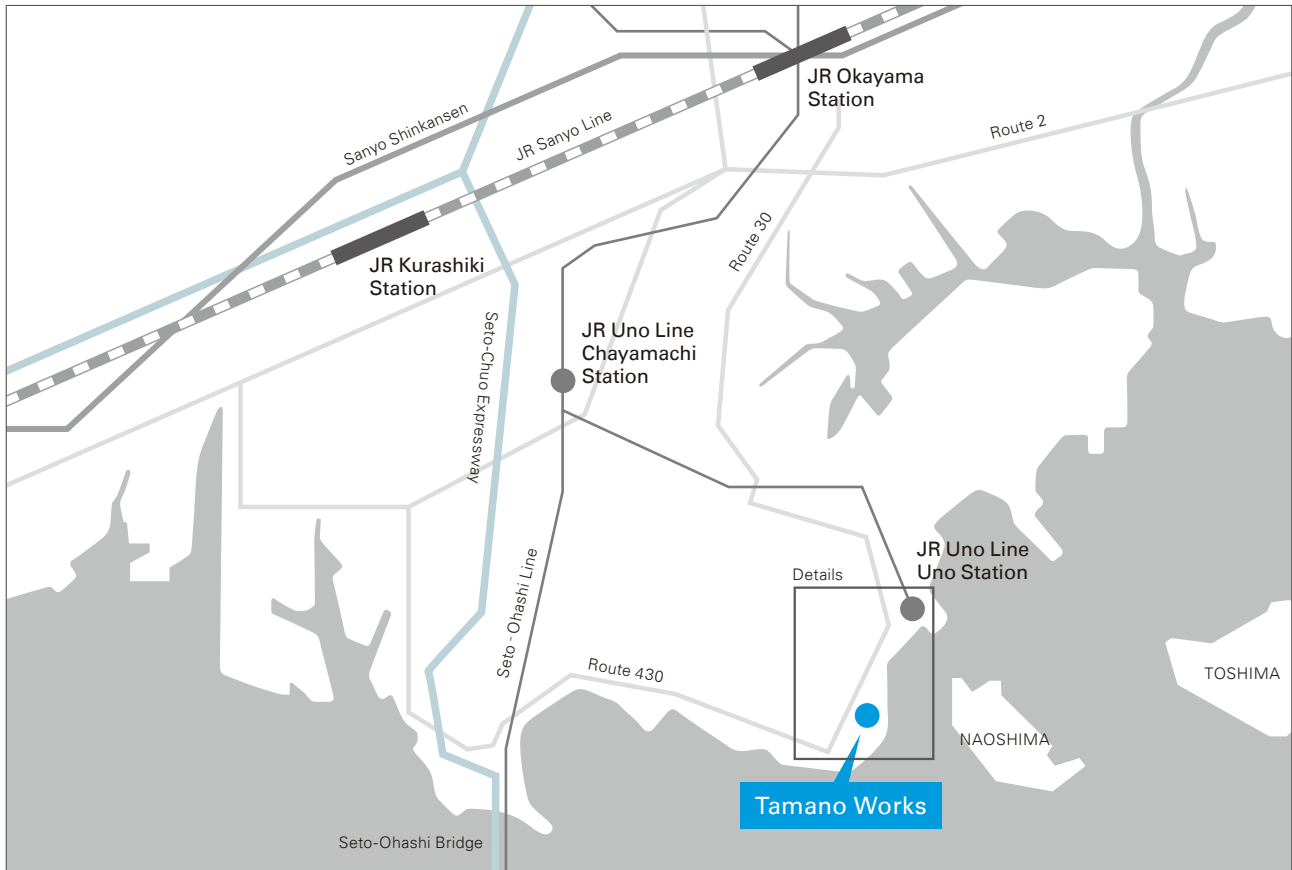

Tamano Works

Details

● Address

1-1, Tama 3-chome, Tamano, Okayama 706-8651

● Transportation

【 By Train 】

From Uno Station, about 10 minutes by taxi.  
Or, take the bus for Shibukawa/Kojima and get off at "Mitsui E&S Holdings Mae".

【 By Express Bus 】

Take the express bus for Diamond Setouchi Marine Hotel and get off at "Mitsui E&S Holdings Mae".  
It takes about 70 minutes.